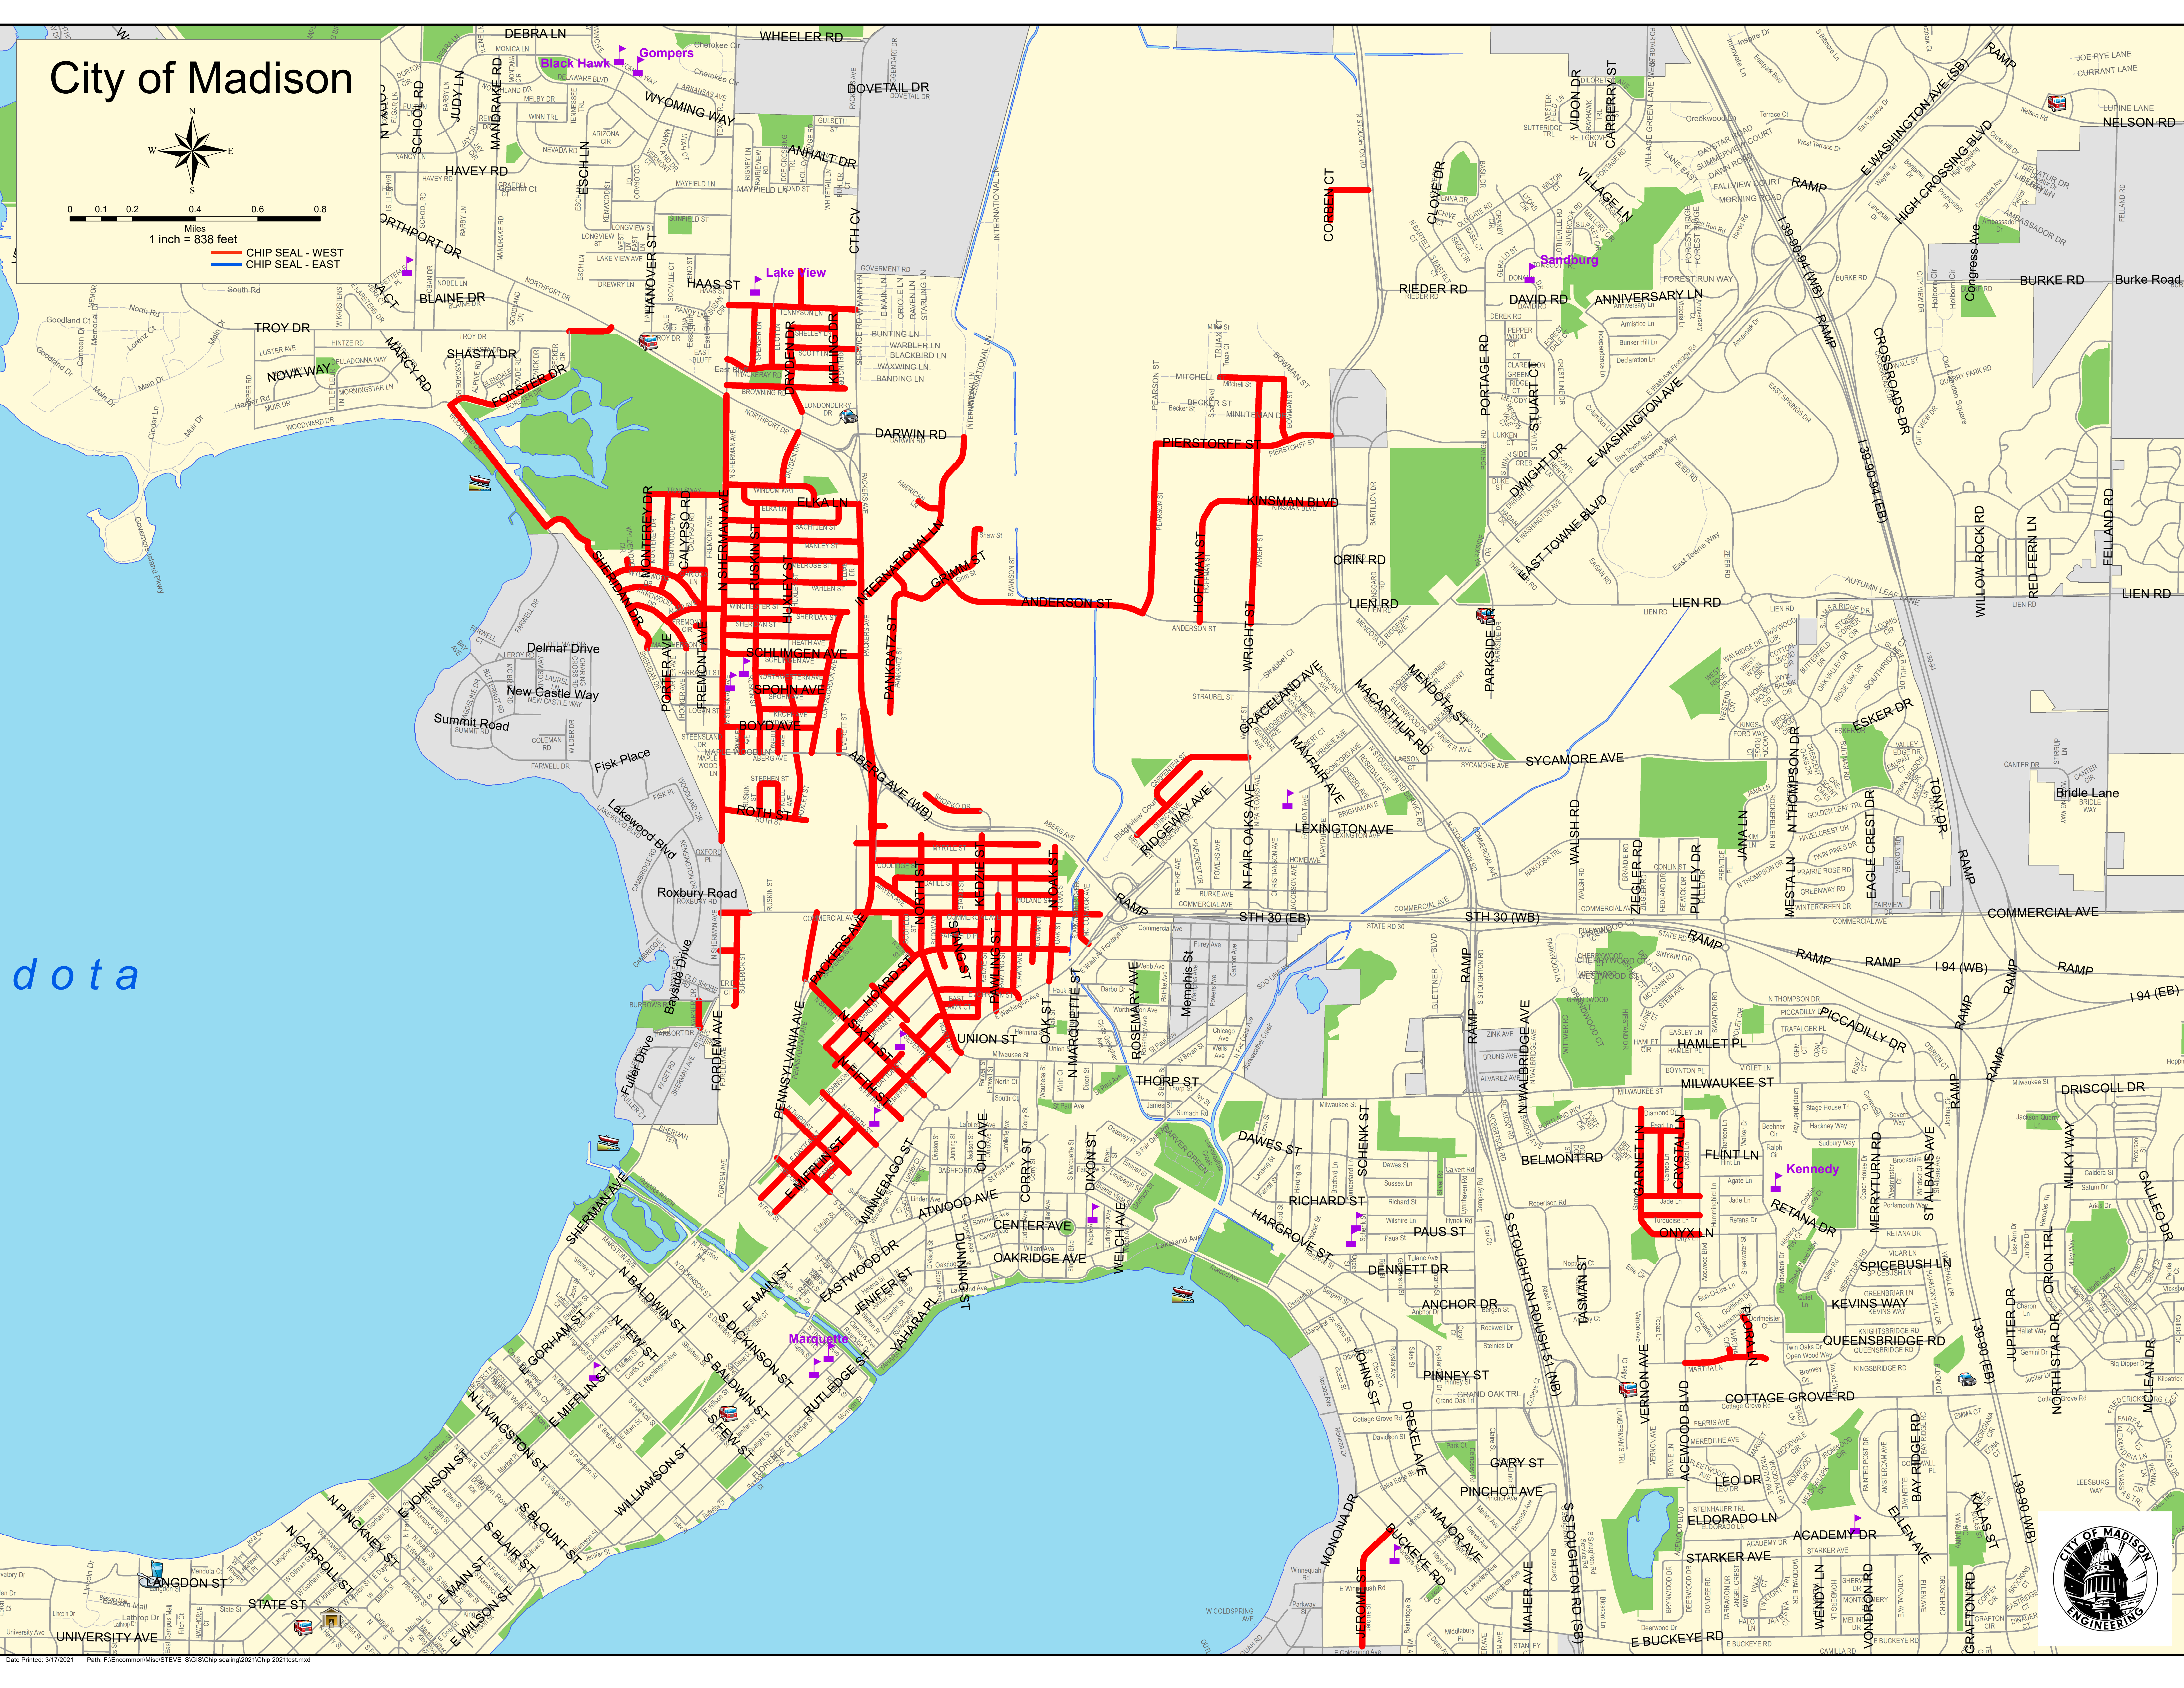

# City of Madison

0 0.1 0.2 0.4 0.6 0.8  
Miles

1 inch = 838 feet

CHIP SEAL - WEST  
CHIP SEAL - EAST

dota